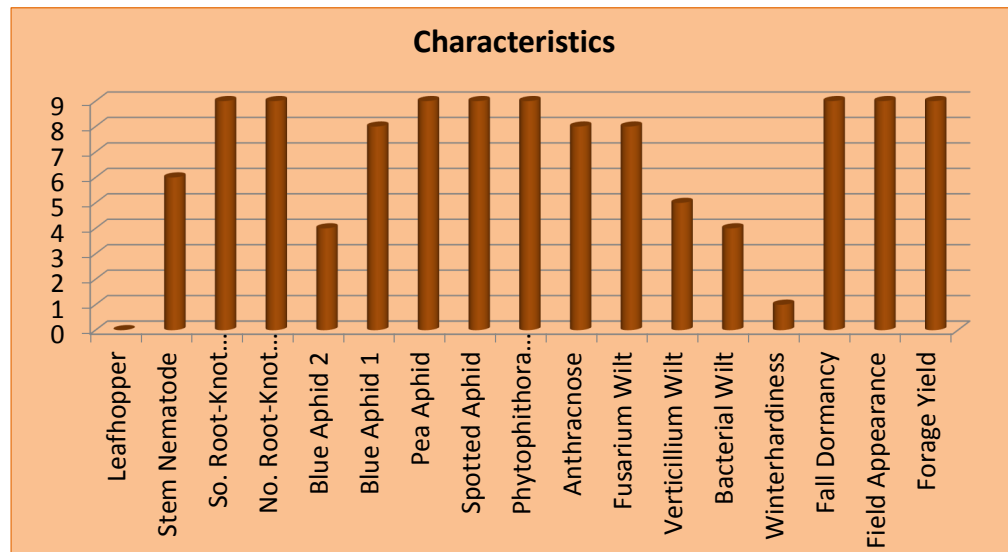

Sunset 59 ALFALFA Blend

GENERAL

A non-dormant blend adapted to the low desert areas of Arizona and California. DORMANCY = 9

Disease/Pest Resistance Key

9 = HR; 7-8 = R; 5-6 = MR; 1-2 = S; Blank = No Data

STRENGTHS

- High forage yields
- High levels of resistance to Phytophthora root rot and all the major aphids
- Very good resistance to Stem Nematode anthracnose and Fusarium wilt; moderately resistant to Verticillium wilt
- Provides extended forage production in areas with mild winters

MANAGEMENT TIPS

- Adapted to less-than-well-drained soils where Phytophthora root rot can be a problem
- May be harvested 7 to 9 times per year
- Can be grazed or harvested year-round in areas which do not experience freezing conditions
- Very well adapted to sandy desert soils where Root Knot Nematode may be an issue